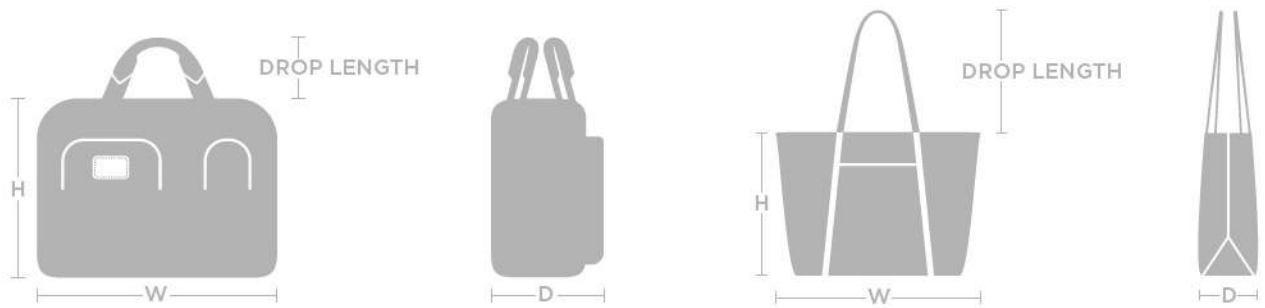

SIZE GUIDE

WHEELED TRAVEL

In an effort to provide you with the most accurate sizing information, TUMI carefully measures the handles and wheels of each of our bags.

BAGS & TOTES

BELTS

PANT / WAIST SIZE	BELT SIZE	BELT SIZE
30"	32"	S
32"	34"	S
34"	36"	M
36"	38"	M
38"	40"	L
40"	42"	L
42"	44" / ONE SIZE	L

MEN'S OUTERWEAR

SIZES	CHEST	WAIST	SLEEVE LENGTH
S	36"	30"	35"
M	39"	33"	35 3/4"
L	42"	36"	36 1/2"
XL	45"	39"	37 1/4"
XXL	48"	42"	38"

WOMEN'S OUTERWEAR

SIZES	BUST	WAIST	HIP
XS	33"	24 1/2"	34 1/2"
S	35"	26 1/2"	36 1/2"
M	37"	28 1/2"	38 1/2"
L	40"	31 1/2"	41 1/2"
XL	43"	34"	44 1/2"