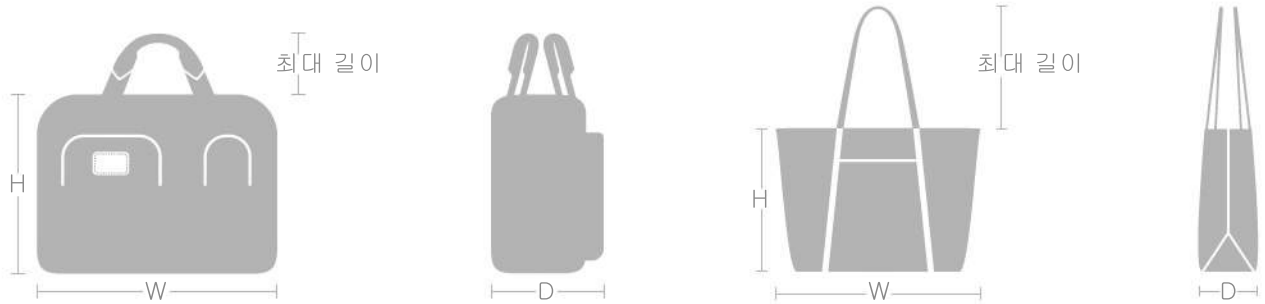

가방 및 토트백

벨트

팬츠/ 허리사이즈	벨트 길이	벨트사이즈
76cm	81cm	S
81cm	86cm	S
86cm	91cm	M
91cm	96cm	M
96cm	101cm	L
101cm	106cm	L
106cm	111cm / 원 사이즈	L

남성용 아웃웨어

사이즈	가슴둘레	허리둘레	소매길이
S	91cm	76cm	89cm
M	106cm	83cm	90cm
L	114cm	91cm	92cm
XL	121cm	99cm	94cm
XXL		106cm	96cm

여성용 아웃웨어

사이즈	가슴둘레	허리둘레	소매길이
XS	83cm	62cm	87cm
S	89cm	67cm	92cm
M	94cm	72cm	97cm
L	101cm	80cm	105cm
XL	109cm	86cm	113cm

아이웨어

도수
+1.00
+1.50
+2.00
+2.50